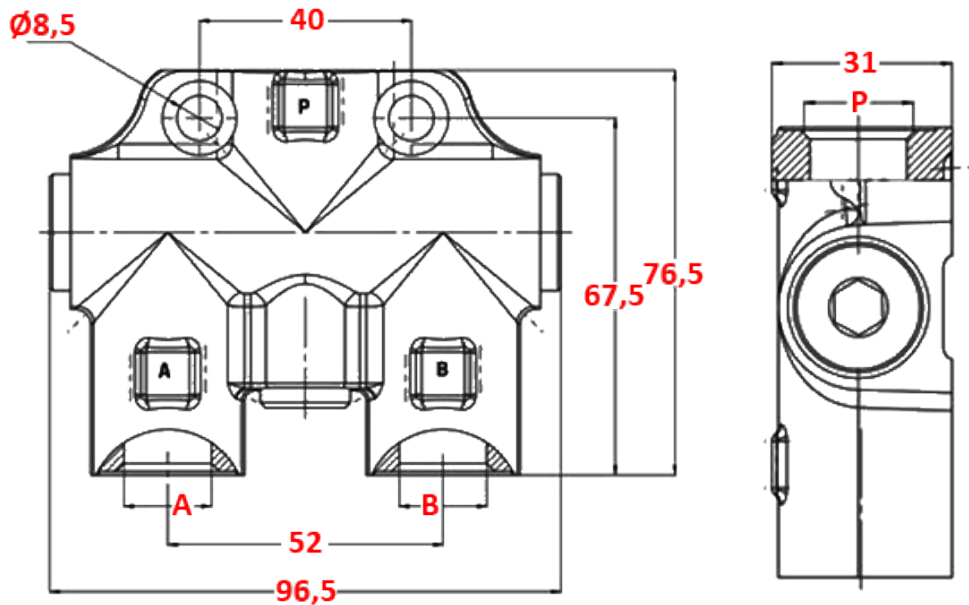

13867

[mm]

**ENOSMERNI CILINDER "B" /
Single acting marker "B" cylinder**

**ENOSMERNI CILINDER "A" /
Single acting marker "A" cylinder**

**POVEZAVA NA TRAKTORSKI VENTIL /
Connecting to the tractor valve**

A,B,P = M18x1,5

Šifra / Code	13867
Navoji "A" "B" "P" / Threads "A" "B" "P"	M18x1,5