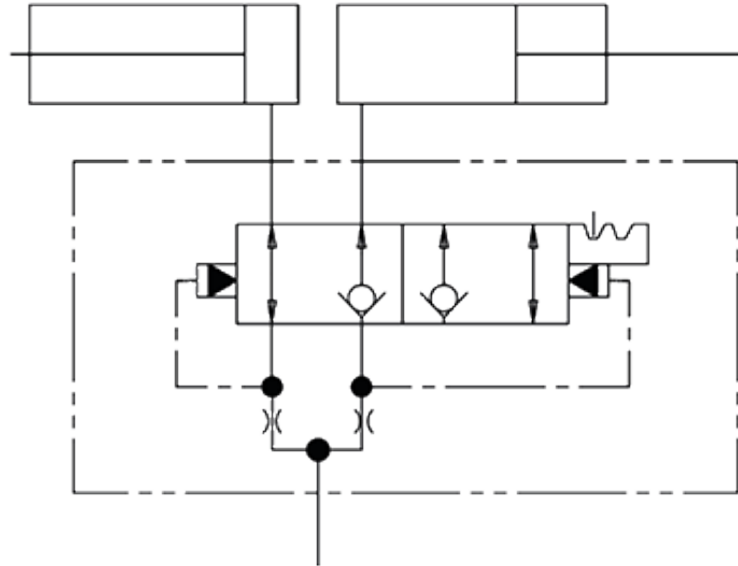

13867

[mm]

**ENOSMERNI CILINDER "B" /
Single acting marker "B" cylinder**

**ENOSMERNI CILINDER "A" /
Single acting marker "A" cylinder**

**POVEZAVA NA TRAKTORSKI VENTIL /
Connecting to the tractor valve**

A,B,P = M18x1,5

Šifra / Code	13867
Navoji "A" "B" "P" / Threads "A" "B" "P"	M18x1,5